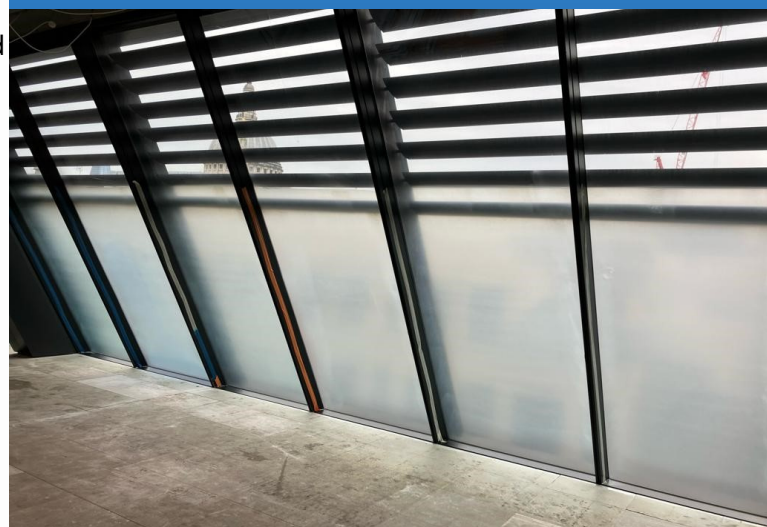

PROTECT WITH PROTECTAPEEL

CALL US 01536 408 409

www.protectapeel.com

enquiries@spraylat.co.uk