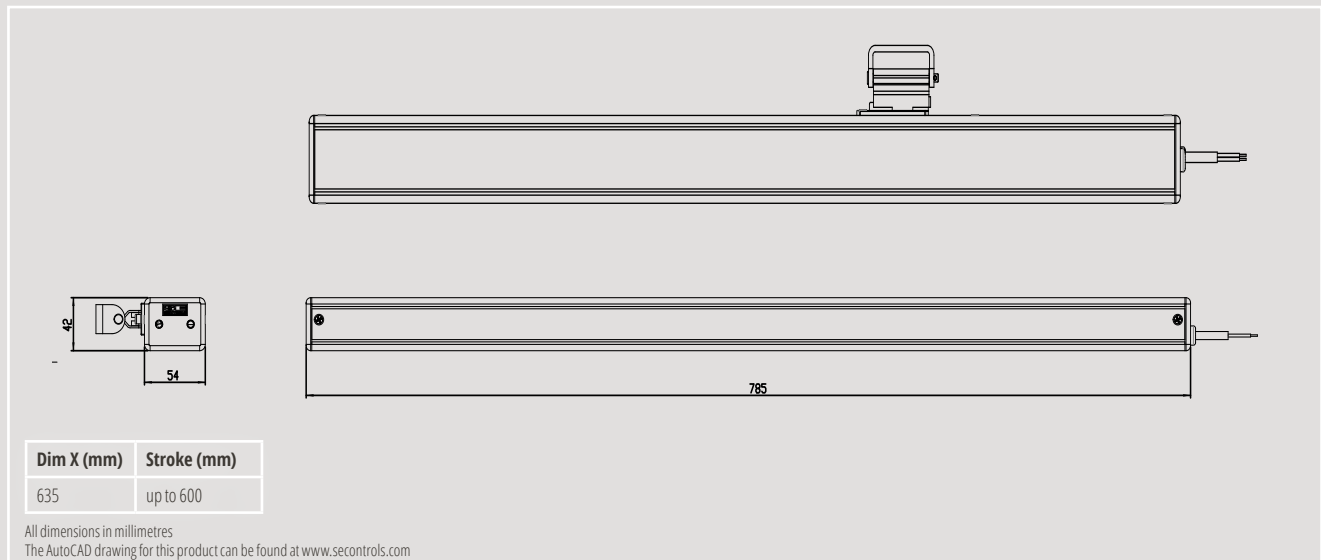

Technical Drawing