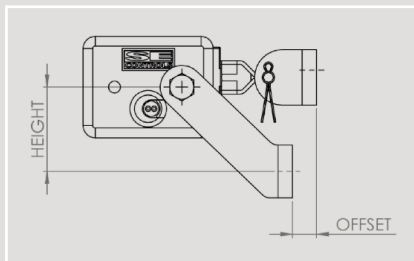

Standard Brackets

Bracket Product Codes

Offset (mm)	Height (mm)		
	35	40	50
0	AKS16000001	AKS16000002	AKS16000003
5	AKS16050001	AKS16050002	AKS16050003
8	AKS16080001	AKS16080002	AKS16080003
10	AKS16100001	AKS16100002	AKS16100003
15	AKS16150001	AKS16150002	AKS16150003
20	N/A	N/A	AKS16200003

Technical Data

Actuator	SECO Ni 40
Actuator Type	Chain Actuator
Voltage (all $\pm 6\%$)	230 V ac
Amp Draw Current	0.25 A
Stroke	20 mm-600 mm (configurable)
Operating Speed	15mm/sec min. 5mm/sec (configurable)
Ambient Operating Temp	-5°C to +60°C
IP Rating	IP20
Thrust Force	400 N
Close Force	400 N
Clamping Force	4000 N
Soft Close	Yes
Switching	Electronic
Seal Relief	Programmable up to 20 mm
Synchronisation	No
Standard Finish Powder Coated	RAL 9006 (White Aluminium)
Colour Option	Other RAL colours available on request
Flex Length	2 m
Flex Type	4 core PVC
Flex Colour	Grey
Duty Cycle	22% (approx 2 mins on, 7 mins off)
Product Warranty	12 months from date of invoice¹
Bracket	Sill fixing/ face fix
Application	Environmental Ventilation

¹ Commercial terms for each project will supersede this warranty information.

Product Codes

White Aluminium (RAL 9006)	Operating Voltage	Force	Stroke
DASI4006005	230 V ac	400 N	600 mm